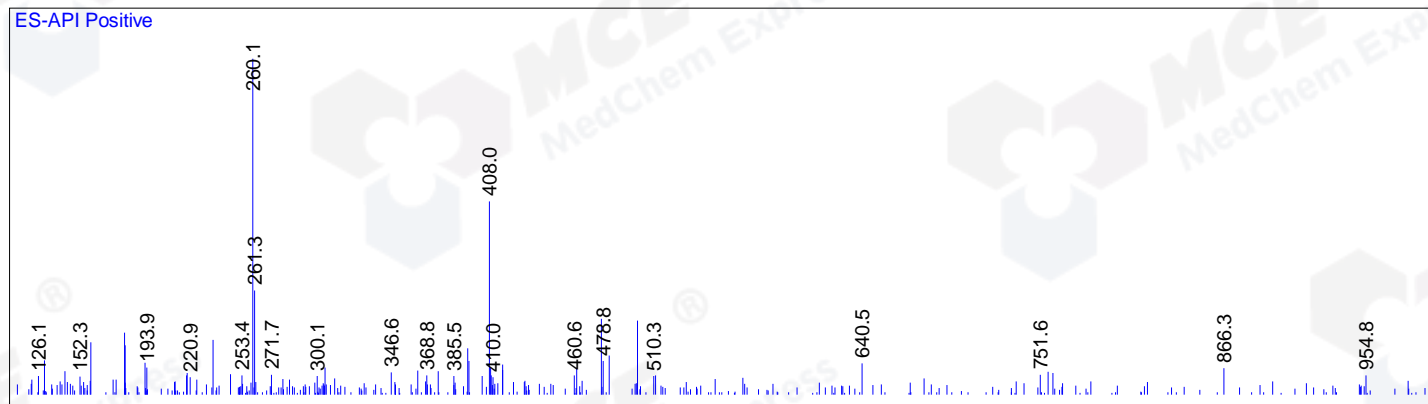

Ret. Time: 1.30 <<<< POSITIVE SPECTRA >>>>

Ret. Time: 1.36

Ret. Time: 1.67

Ret. Time: 1.73

Ret. Time: 1.88

ES-API Positive